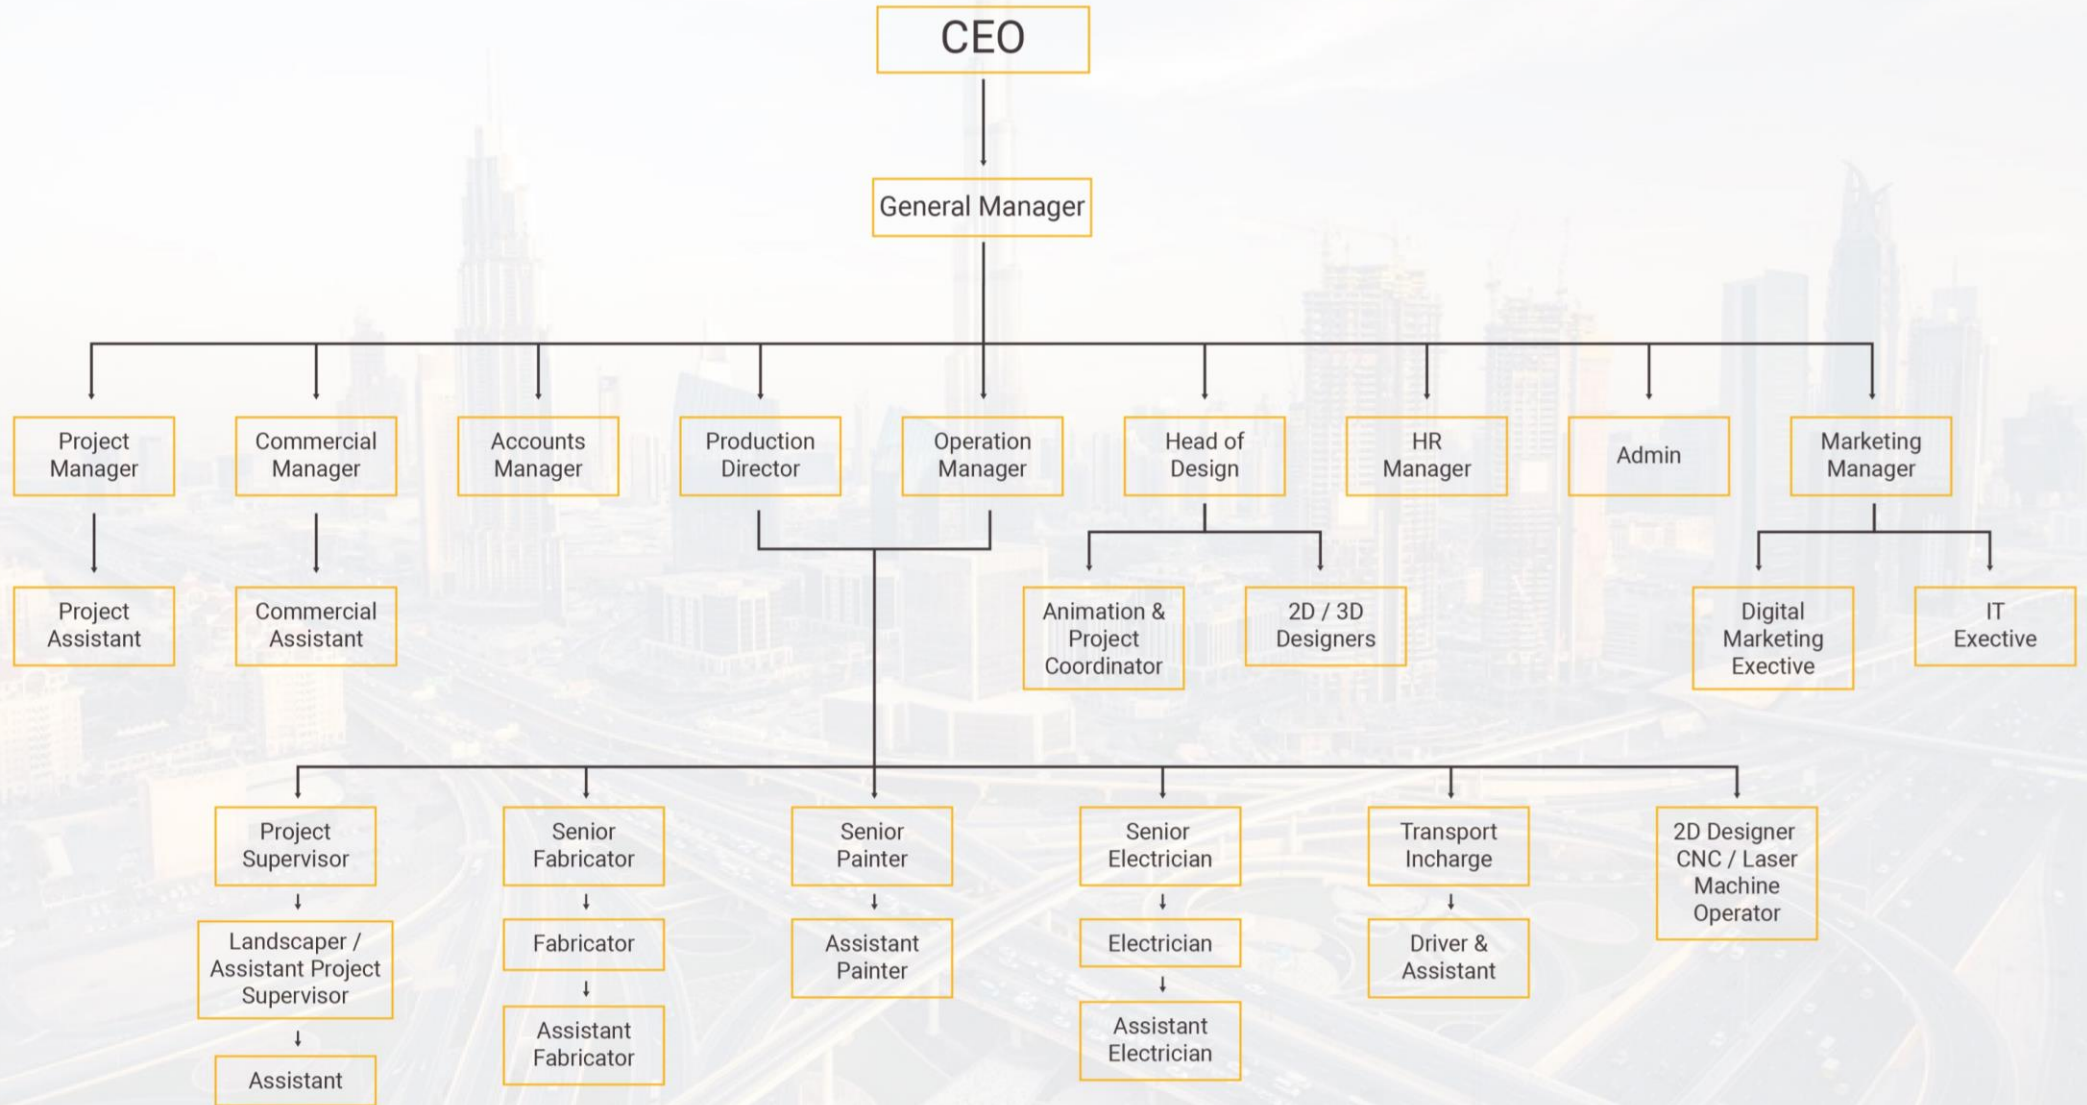

MEET OUR TEAM